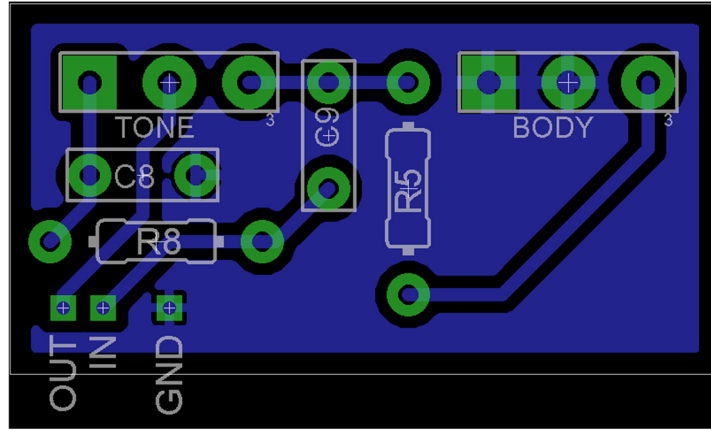

BMP TONE STACK Now With More Body!

PCB Layout by Decoded.Static

Electro-Harmonix Big Muff Pi Tone Stack (Beavis Audio Mod)

	RESISTORS	CAPACITORS	POTS		
R5	3k3	C8	10nF	TONE	B100k
R8	39k	C9	12nF	BODY	B25k